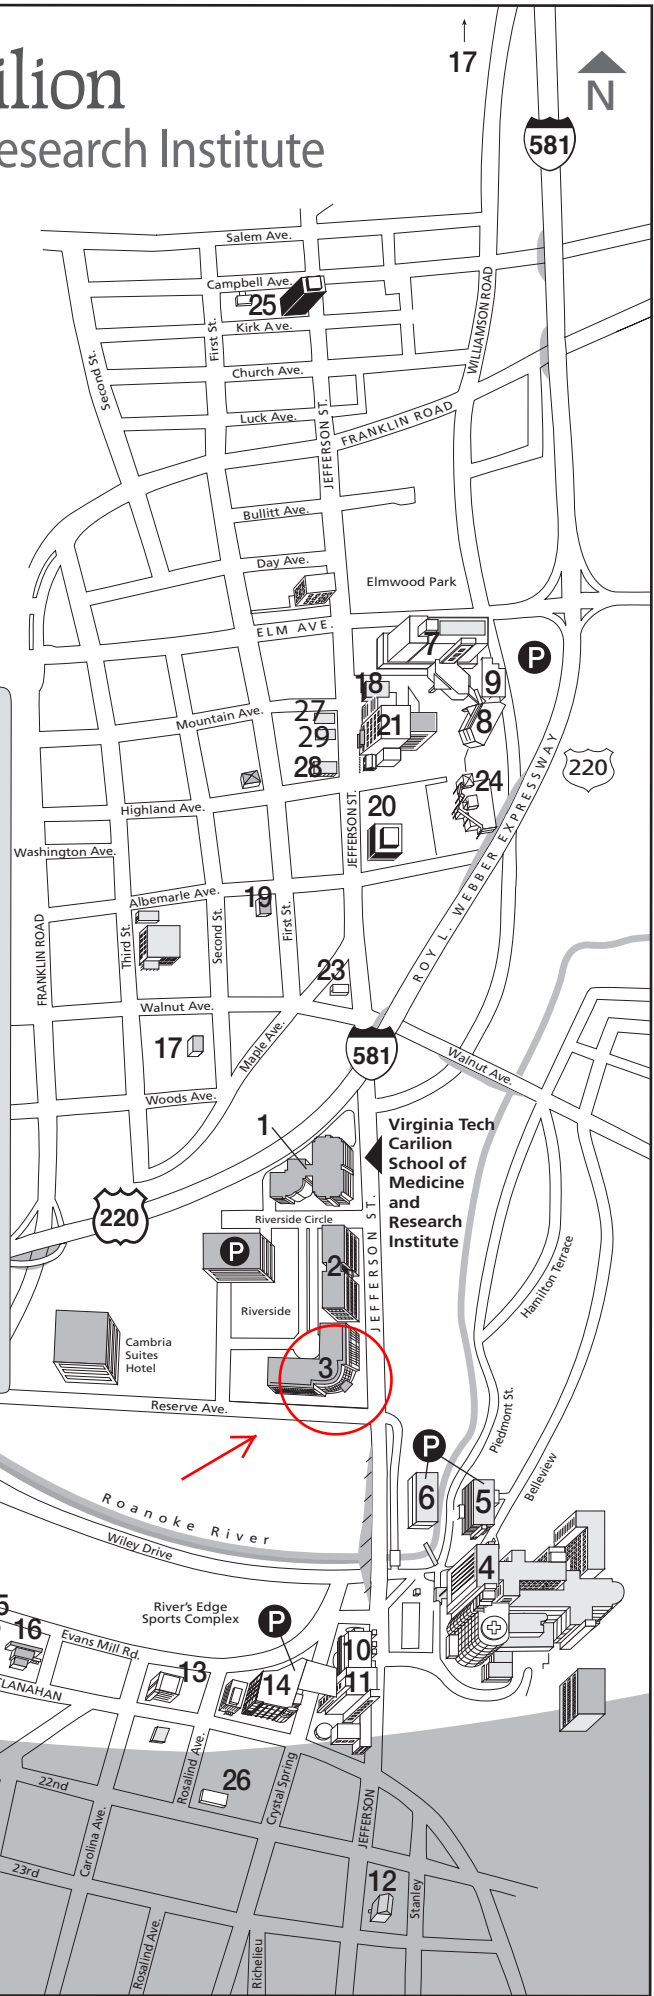

VTC | Virginia Tech Carilion

School of Medicine and Research Institute

2 Riverside Circle
Roanoke, VA 24016

540-526-2500
www.vtc.vt.edu

Key to Facilities

- | | |
|---|--|
| 1. VTC School of Medicine and Research Institute - 2 Riverside | 16. Carilion Clinic Patient Transportation |
| 2. Riverside Center - 1 Riverside | 17. Technology Services Group (TSG) |
| 3. Carilion Clinic - 3 Riverside | 18. OB/GYN Family Planning Clinic and Pediatric Clinic |
| 4. Carilion Roanoke Memorial Hospital (CRMH) | 19. Pediatric Clinic (Albemarle) |
| 5. CRMH Belleview Parking Garage (free public parking) | 20. Carilion Clinic Jefferson Plaza
Carilion Credit Union
Carilion Diabetes Management Center
Carilion Clinic, Neurosurgery
Carilion Clinic, Urogynecology
Carilion Clinic Sleep Center
Pediatric Neuro Developmental Clinic |
| 6. CRMH Riverwalk Parking Garage (employee) | 21. JCHS Emergency Services Program |
| 7. Carilion Roanoke Community Hospital (CRCH)
Endoscopy Services
Inpatient Rehabilitation
Jefferson College of Health Sciences (JCHS)
Occupational Medicine
Pediatric Dental Clinic
Urgent Care
Wound Care | 22. Carilion Clinic Home Care and Hospice |
| 8. Community Medical Office Building | 23. Carilion Clinic Breast Care Center |
| 9. CRCH Parking Garage (free public parking) | 24. Highland Medical Office Building |
| 10. Carilion Clinic Cancer Center of Western Virginia
CyberKnife Center | 25. Carilion Administrative Services Building (CASB)
Carilion Labs
Eligibility Assistance Service
Medkey
ZOOM Fitness On the Go |
| 11. Carilion Clinic Outpatient Rehabilitation Center | 26. Carilion Clinic Center for Healthy Aging |
| 12. Ronald McDonald House | 27. JCHS Admissions Office (Fralin House) |
| 13. Carilion Clinic McClanahan Building
Carilion Clinic, General Surgery | 28. Reid Center/Jefferson College of Health Sciences |
| 14. Carilion Medical Building - Crystal Spring | 29. JCHS Office of the Registrar |
| 15. Carilion Clinic Life-Guard Heliport | P Parking |