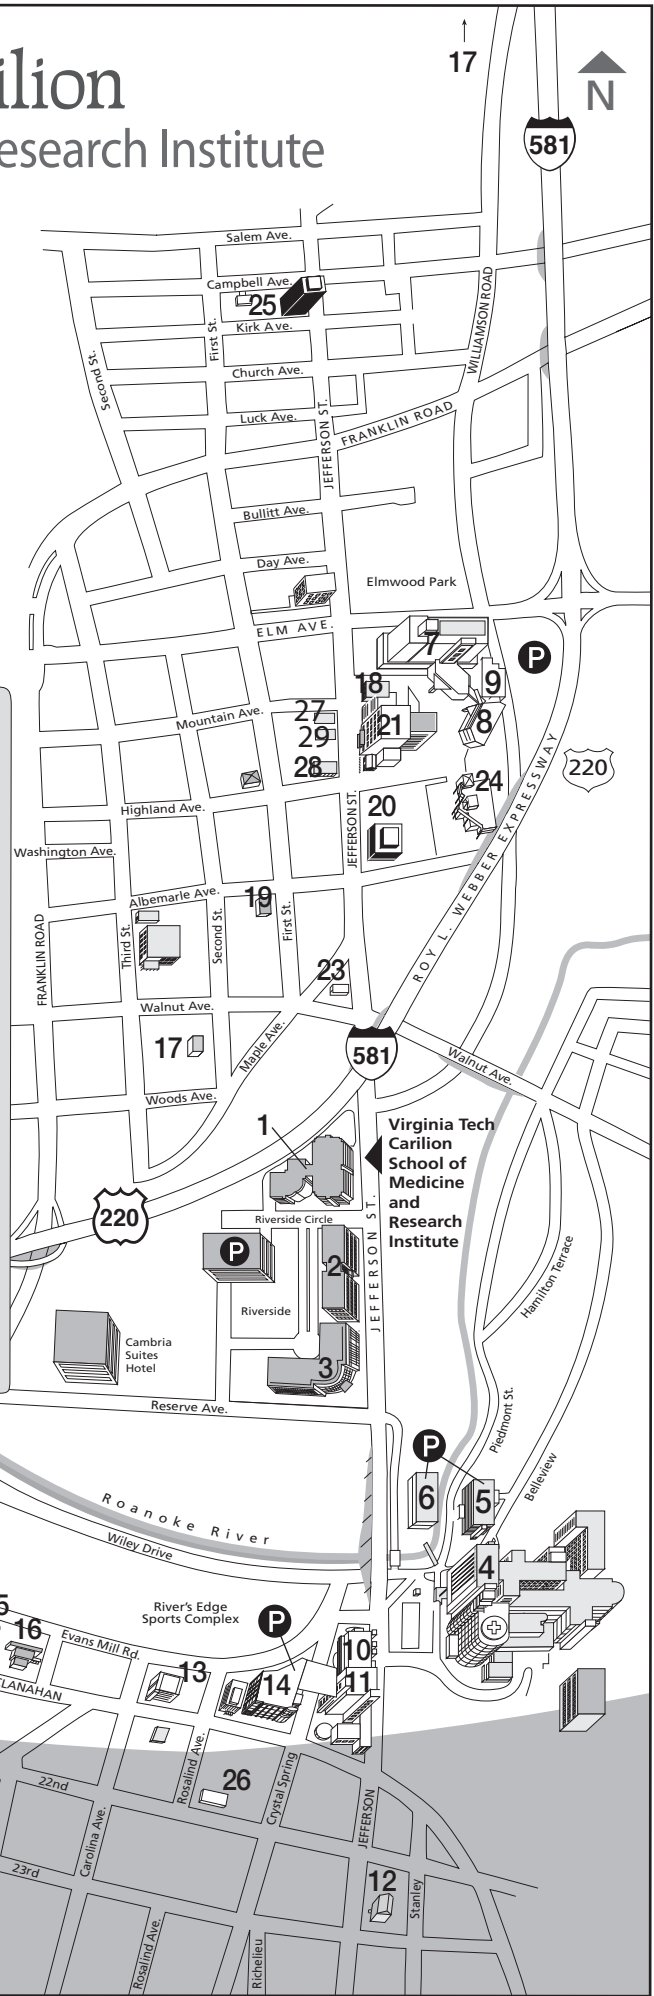

VTC | Virginia Tech Carilion

School of Medicine and Research Institute

2 Riverside Circle
Roanoke, VA 24016

540-526-2500
www.vtc.vt.edu

Key to Facilities

- | | |
|---|--|
| 1. VTC School of Medicine and Research Institute - 2 Riverside | 16. Carilion Clinic Patient Transportation |
| 2. Riverside Center - 1 Riverside | 17. Technology Services Group (TSG) |
| 3. Carilion Clinic - 3 Riverside | 18. OB/GYN Family Planning Clinic and Pediatric Clinic |
| 4. Carilion Roanoke Memorial Hospital (CRMH) | 19. Pediatric Clinic (Albemarle) |
| 5. CRMH Belleview Parking Garage (free public parking) | 20. Carilion Clinic Jefferson Plaza
Carilion Credit Union
Carilion Diabetes Management Center
Carilion Clinic, Neurosurgery
Carilion Clinic, Urogynecology
Carilion Clinic Sleep Center
Pediatric Neuro Developmental Clinic |
| 6. CRMH Riverwalk Parking Garage (employee) | 21. JCHS Emergency Services Program |
| 7. Carilion Roanoke Community Hospital (CRCH)
Endoscopy Services
Inpatient Rehabilitation
Jefferson College of Health Sciences (JCHS)
Occupational Medicine
Pediatric Dental Clinic
Urgent Care
Wound Care | 22. Carilion Clinic Home Care and Hospice |
| 8. Community Medical Office Building | 23. Carilion Clinic Breast Care Center |
| 9. CRCH Parking Garage (free public parking) | 24. Highland Medical Office Building |
| 10. Carilion Clinic Cancer Center of Western Virginia
CyberKnife Center | 25. Carilion Administrative Services Building (CASB)
Carilion Labs
Eligibility Assistance Service
Medkey
ZOOM Fitness On the Go |
| 11. Carilion Clinic Outpatient Rehabilitation Center | 26. Carilion Clinic Center for Healthy Aging |
| 12. Ronald McDonald House | 27. JCHS Admissions Office (Fralin House) |
| 13. Carilion Clinic McClanahan Building
Carilion Clinic, General Surgery | 28. Reid Center/Jefferson College of Health Sciences |
| 14. Carilion Medical Building - Crystal Spring | 29. JCHS Office of the Registrar |
| 15. Carilion Clinic Life-Guard Heliport | P Parking |